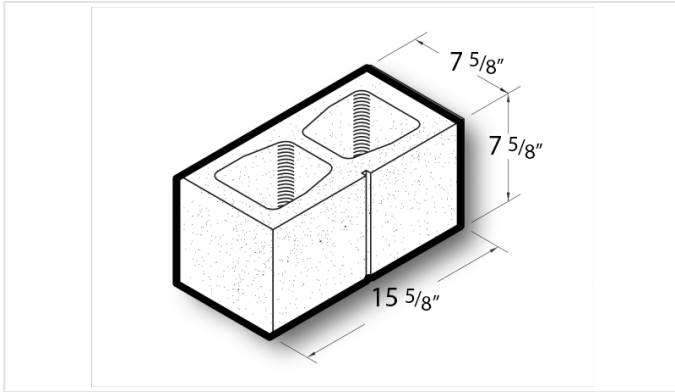

8x8x16 Regular 1 Score Block

Product No: 801100100

- Available in medium, normal, and light-weight varieties
- Competitively priced and produced locally.
- Concrete blocks are naturally fire-resistant, highly durable, and its mass creates energy-efficient wall systems.
- Item weight and pallet count may vary by location.
- **Contact** your Best Block representative for more information.

Unit(s)

Product No.	801100100
Weight/Block:	35
Block/Pallet:	72
Pallet Weight:	2520