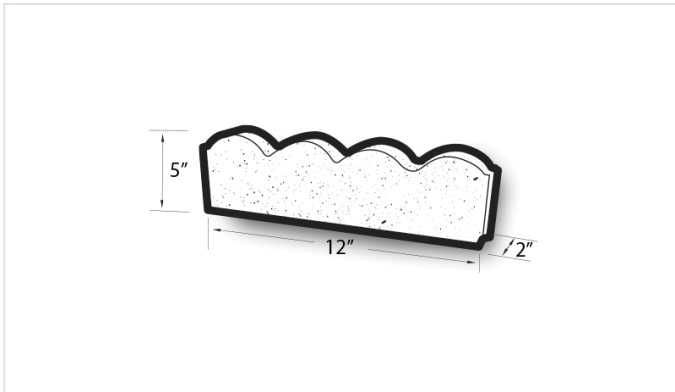

12" Scallop Straight Edgers

Product No: 74800

12" Scallop Straight Edgers are ideal for edging on patios, walkways, flower beds, or a variety of borders. Scalloped Edgers add a classic look with easy installation to any design. Available in straight and curved options. [Contact](#) your Best Block representative for special requests and additional options.

Unit(s)

Product No.	74800
Weight/Block:	9
Block/Pallet:	224
Pallet Weight:	2016