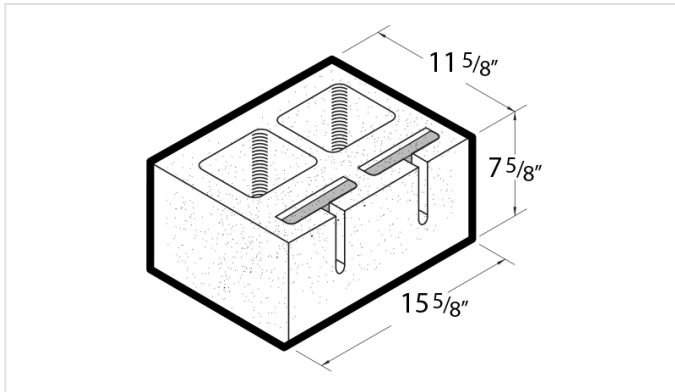

12x8x16 SoundBlox™ Type RSC/RF Block

Product No: 121060100

12x8x16 SoundBlox™ Type RSC/RF Block are also available in a variety of other shapes, sizes, and types for what your project requires. [Contact](#) your Best Block representative for special requests and additional options.