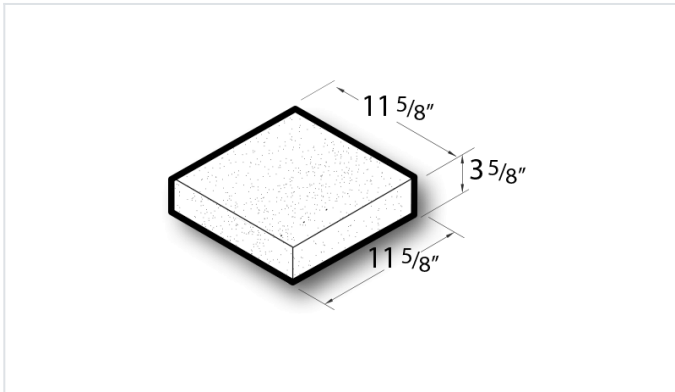

4x12x12 Solid Base Block

Product No: 401521102

4x12x12 Solid Base Block are also available in any other solid shapes or sizes your project requires.

[Contact](#) your Best Block representative for special requests and additional options.

Unit(s)

Product No.	401521102
Weight/Block:	40
Block/Pallet:	96
Pallet Weight:	3900