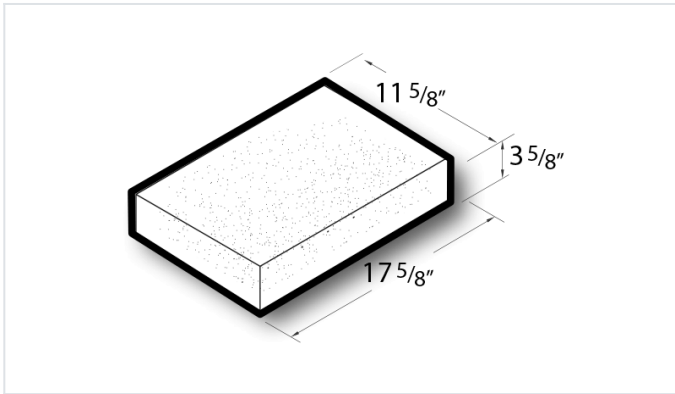

4x12x18 Solid Base Block

Product No: 401522102

4x12x18 Solid Base Block are also available in any other solid shapes or sizes your project requires.

[Contact](#) your Best Block representative for special requests and additional options.

Unit(s)

Product No.	401522102
Weight/Block:	62
Block/Pallet:	64
Pallet Weight:	4028