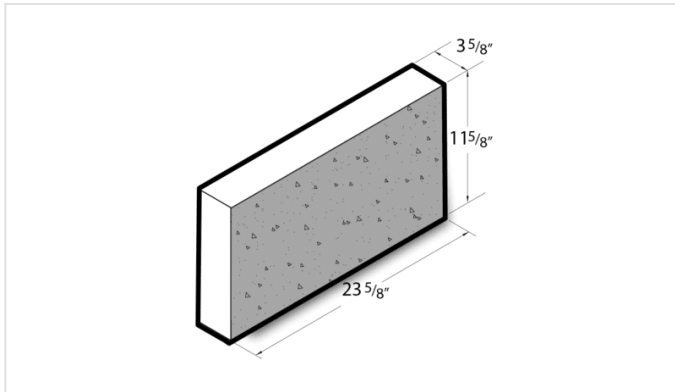

4x12x24 Ground Face, 1 Face Solid Block

Product No: 405031000

4x12x24 Ground Face, 1 Face Solid Block is a MAX Veneers Unit that delivers the natural aesthetic of stone at a cost-effective price point. All Ground Face MAX Veneers units are also available in Split Face options as well. [Contact](#) your Best Block representative for special requests and additional options.