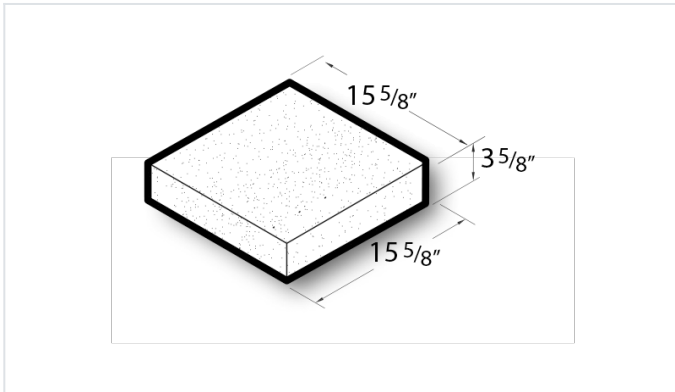

4x16x16 Solid Base Block

Product No: 401523102

4x16x16 Solid Base Block are also available in any other solid shapes or sizes your project requires.

[Contact](#) your Best Block representative for special requests and additional options.

Unit(s)

Product No.	401523102
Weight/Block:	62
Block/Pallet:	54
Pallet Weight:	3408