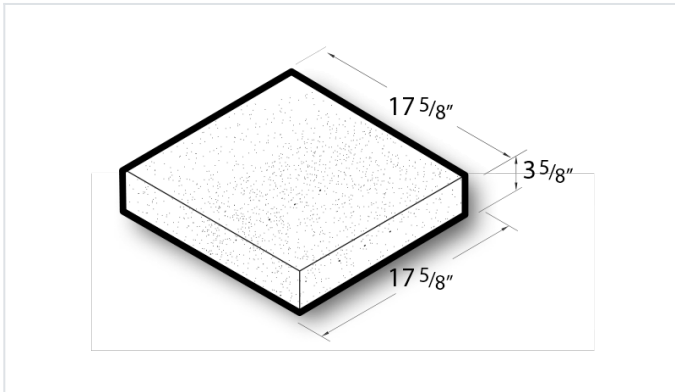

4x18x18 Solid Base Block

Product No: 401524102

4x18x18 Solid Base Block are also available in any other solid shapes or sizes your project requires.

[Contact](#) your Best Block representative for special requests and additional options.