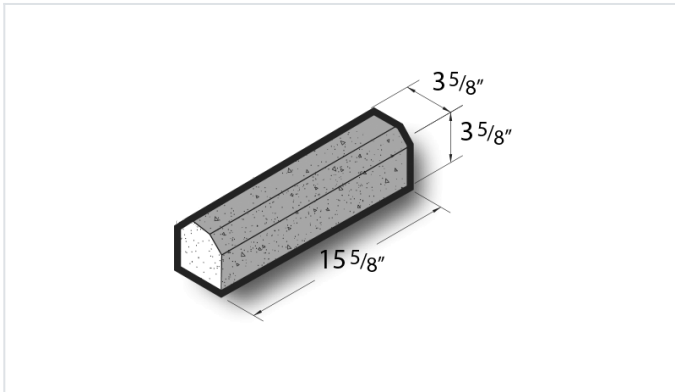

**4x4x16 Ground 2 Face Top Double Chamfer Block**

**Product No: 406164000**

4x4x16 Ground 2 Face Top Double Chamfer Block are architectural CMU that are ground on their faces to expose the aggregate and create a distinctive finish that adds a dynamic look to wall designs. [Contact](#) your Best Block representative for special requests and additional options.