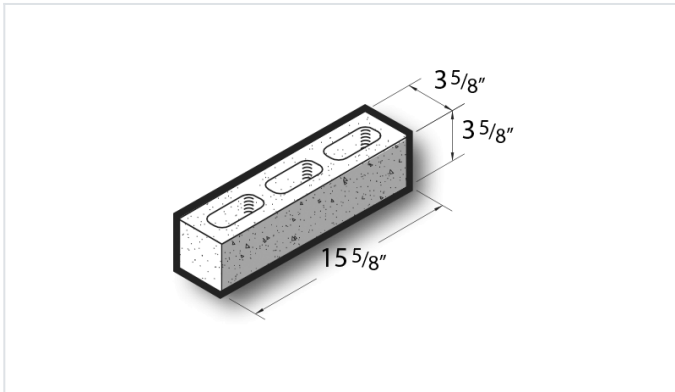

**4x4x16 Ground Face Half High Block**

**Product No: 405008000**

4x4x16 Ground Face Half High Block are architectural CMU that are ground on their faces to expose the aggregate and create a distinctive finish that adds a dynamic look to wall designs. [Contact](#) your Best Block representative for special requests and additional options.