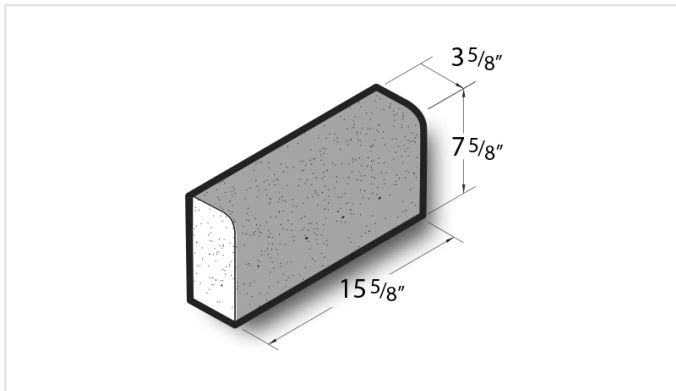

**4x8x16 Ground Face & Top Solid Single Bullnose Block**

**Product No: 405302000**

4x8x16 Ground Face & Top Solid Single Bullnose Block are architectural CMU that are ground on their faces to expose the aggregate and create a distinctive finish that adds a dynamic look to wall designs. [Contact](#) your Best Block representative for special requests and additional options.