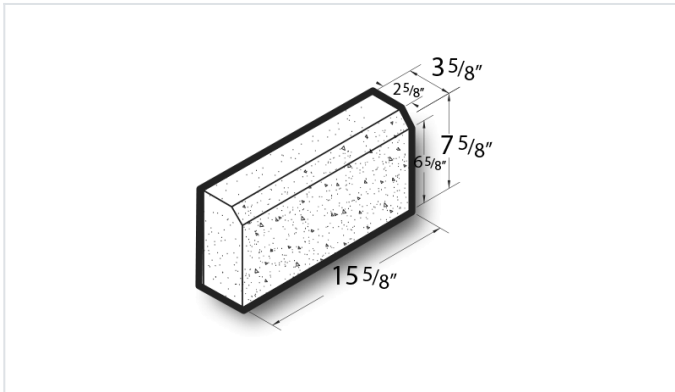

4x8x16 Ground Face Solid Chamfer Block

Product No: 405054000

4x8x16 Ground Face Solid Chamfer Block are architectural CMU that are ground on their faces to expose the aggregate and create a distinctive finish that adds a dynamic look to wall designs. [Contact](#) your Best Block representative for special requests and additional options.