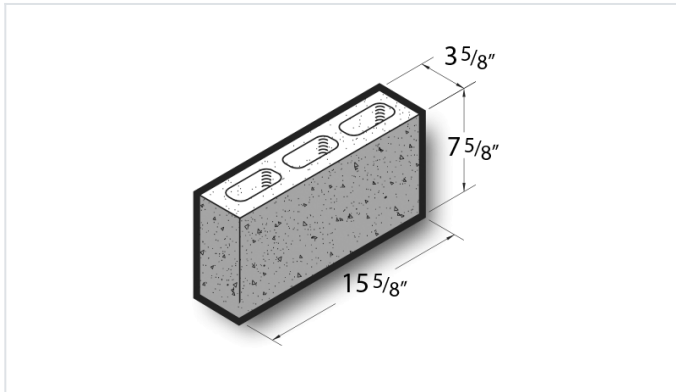

4x8x16 Ground Face, 1 Face & 1 End Block

Product No: 405200000

4x8x16 Ground Face, 1 Face & 1 End Block are architectural CMU that are ground on their faces to expose the aggregate and create a distinctive finish that adds a dynamic look to wall designs. [Contact](#) your Best Block representative for special requests and additional options.

Unit(s)

Product No.	405200000
Weight/Block:	24
Block/Pallet:	144
Pallet Weight:	3516

Available Colors

#12 Mojave Brown

#123 Alamo Red

#300 Island Sand

#437 Pecan

#5 Terra Cotta