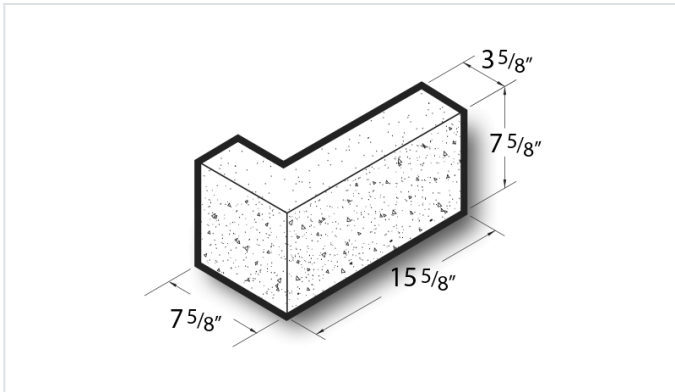

4x8x16 Ground Face, L Corner, 1 Face & 1 End Block Product No: 405222000

4x8x16 Ground Face, L Corner, 1 Face & 1 End Block are architectural CMU that are ground on their faces to expose the aggregate and create a distinctive finish that adds a dynamic look to wall designs. [Contact](#) your Best Block representative for special requests and additional options.