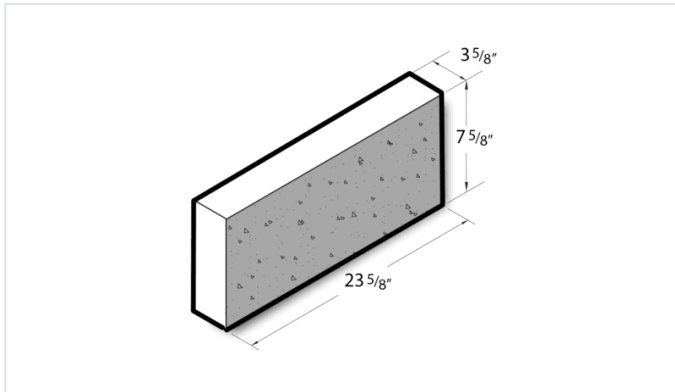

**4x8x24 Ground Face, 1 Face Solid Block**

**Product No: 405028000**

4x8x24 Ground Face, 1 Face Solid Block is a MAX Veneers Unit that delivers the natural aesthetic of stone at a cost-effective price point. All Ground Face MAX Veneers units are also available in Split Face options as well. [Contact](#) your Best Block representative for special requests and additional options.