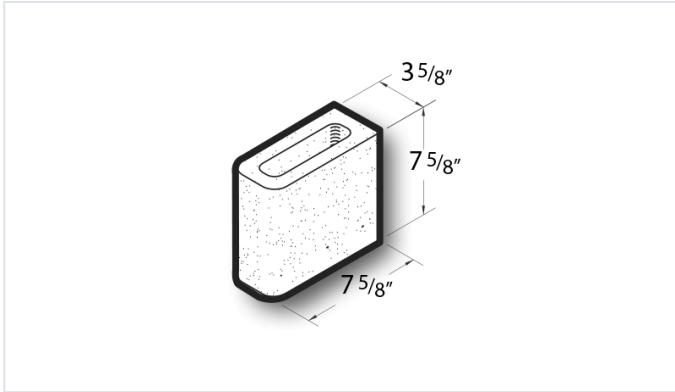

4x8x8 Double Bullnose Half Block

Product No: 401008100

4x8x8 Double Bullnose Half Block is a standard concrete masonry unit (CMU) that exceeds ASTM C90 standard specifications in all weight classifications. [Contact](#) your Best Block representative for special requests and additional options.

Unit(s)

Product No.	401008100
Weight/Block:	12
Block/Pallet:	288
Pallet Weight:	3456