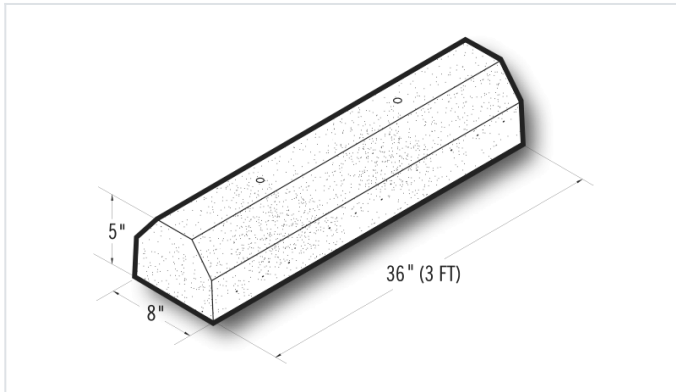

5x8x36 (3 Ft) Car Stop

Product No: CS3

5x8x36 (3 Ft) Car Stops are also available in a variety of other shapes and sizes for what your project requires. [Contact](#) your Best Block representative for special requests and additional options.

Unit(s)

Product No.	CS3
Weight/Block:	96
Block/Pallet:	15
Pallet Weight:	1500