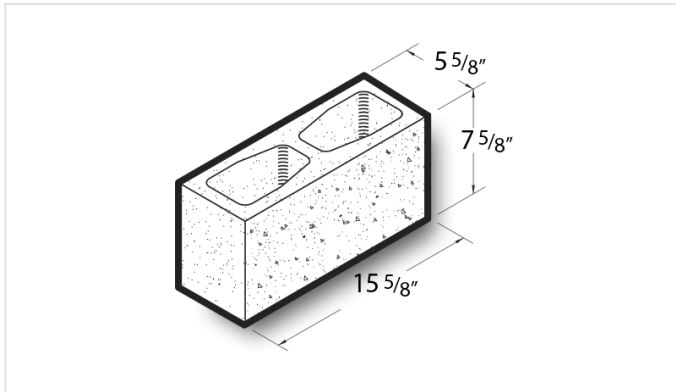

6x8x16 Ground Face Block

Product No: 605000000

6x8x16 Ground Face Block are architectural CMU that are ground on their faces to expose the aggregate and create a distinctive finish that adds a dynamic look to wall designs. [Contact](#) your Best Block representative for special requests and additional options.