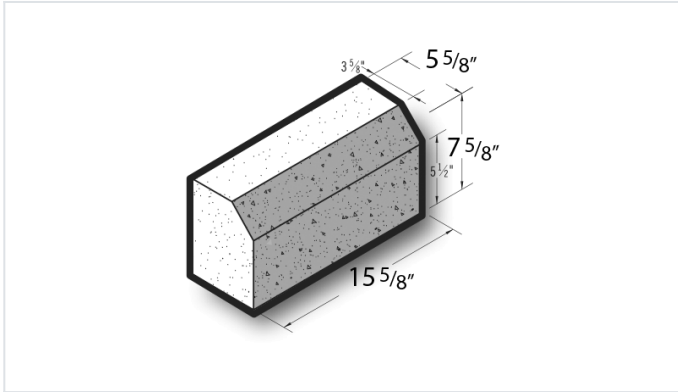

6x8x16 Ground Face Solid Chamfer Block **Product No: 605054000**

6x8x16 Ground Face Solid Chamfer Block are architectural CMU that are ground on their faces to expose the aggregate and create a distinctive finish that adds a dynamic look to wall designs. [Contact](#) your Best Block representative for special requests and additional options.