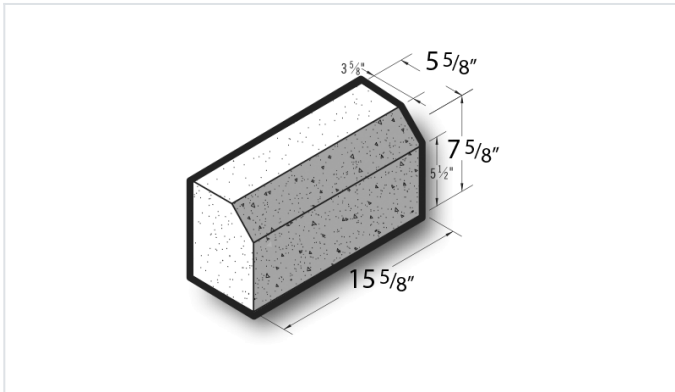

6x8x16 Ground Face Solid Chamfer Block

Product No: 605054000

6x8x16 Ground Face Solid Chamfer Block are architectural CMU that are ground on their faces to expose the aggregate and create a distinctive finish that adds a dynamic look to wall designs. [Contact](#) your Best Block representative for special requests and additional options.