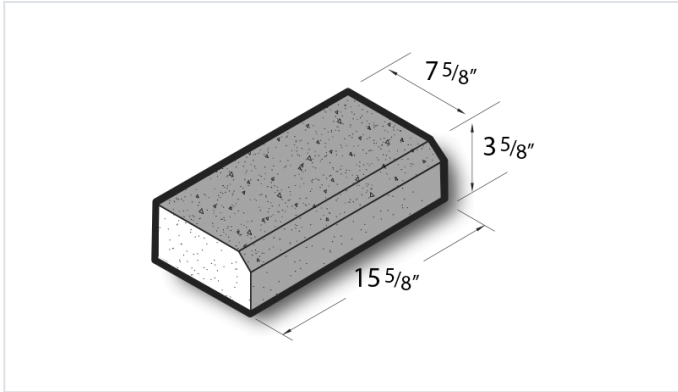

8x4x16 Ground Face & Top Solid Chamfer Block **Product No: 805304000**

8x4x16 Ground Face & Top Solid Chamfer Block are architectural CMU that are ground on their faces to expose the aggregate and create a distinctive finish that adds a dynamic look to wall designs. [Contact](#) your Best Block representative for special requests and additional options.