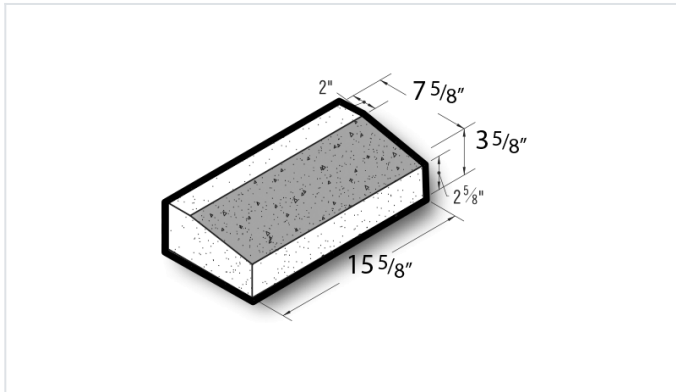

8x4x16 Ground Face Chamfer Sill Block

Product No: 801800000

8x4x16 Ground Face Chamfer Sill Block are architectural CMU that are ground on their faces to expose the aggregate and create a distinctive finish that adds a dynamic look to wall designs. [Contact](#) your Best Block representative for special requests and additional options.