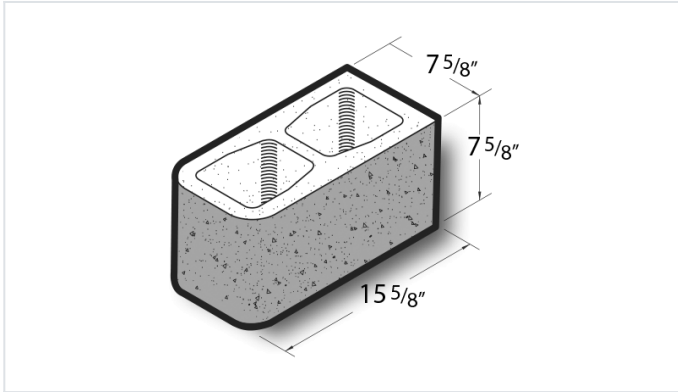

8x8x16 Ground 2 Face & End Double Bullnose Block Product No: 806054000

8x8x16 Ground 2 Face & End Double Bullnose Block are architectural CMU that are ground on their faces to expose the aggregate and create a distinctive finish that adds a dynamic look to wall designs. [Contact](#) your Best Block representative for special requests and additional options.