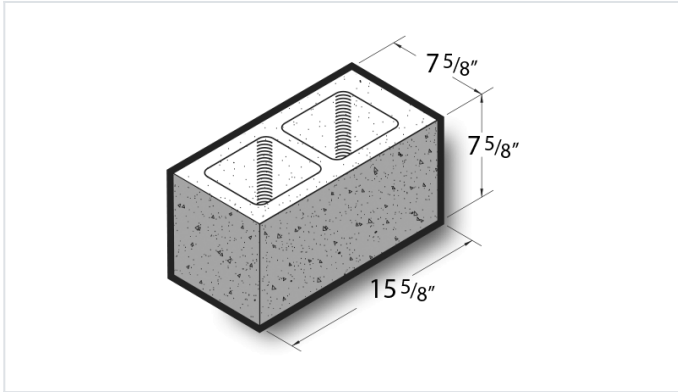

8x8x16 Ground Face & End Corner Block **Product No: 805200000**

8x8x16 Ground Face & End Corner Block are architectural CMU that are ground on their faces to expose the aggregate and create a distinctive finish that adds a dynamic look to wall designs. [Contact](#) your Best Block representative for special requests and additional options.