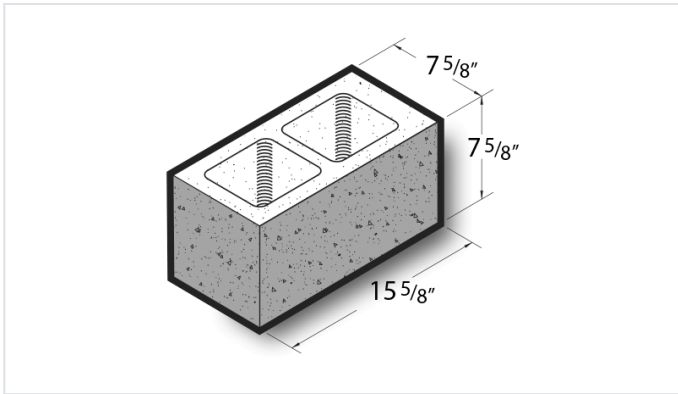

**8x8x16 Ground Face & End Corner Block** **Product No: 805200000**

8x8x16 Ground Face & End Corner Block are architectural CMU that are ground on their faces to expose the aggregate and create a distinctive finish that adds a dynamic look to wall designs. [Contact](#) your Best Block representative for special requests and additional options.