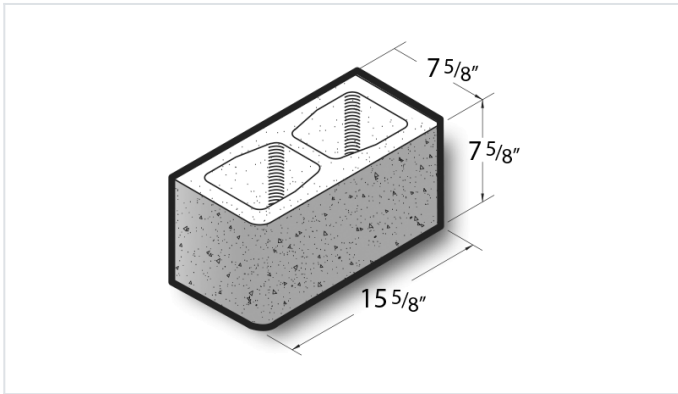

8x8x16 Ground Face & End Single Bullnose Block **Product No: 805202000**

8x8x16 Ground Face & End Single Bullnose Block are architectural CMU that are ground on their faces to expose the aggregate and create a distinctive finish that adds a dynamic look to wall designs. [Contact](#) your Best Block representative for special requests and additional options.