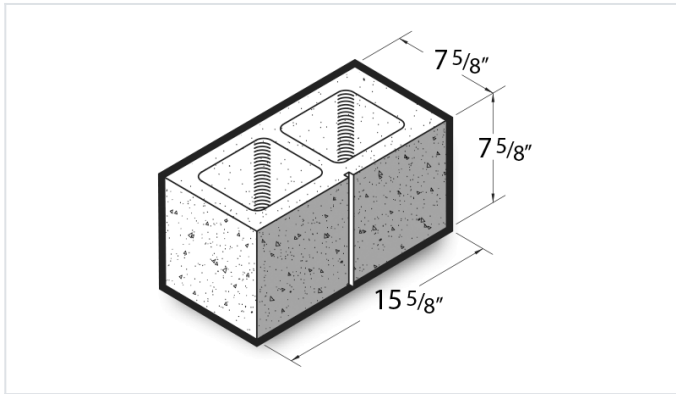

8x8x16 Ground Face 1 Score Block

Product No: 805003000NP

8x8x16 Ground Face 1 Score Blocks are architectural CMU that are ground on their faces to expose the aggregate and create a distinctive finish that adds a dynamic look to wall designs. [Contact](#) your Best Block representative for special requests and additional options.