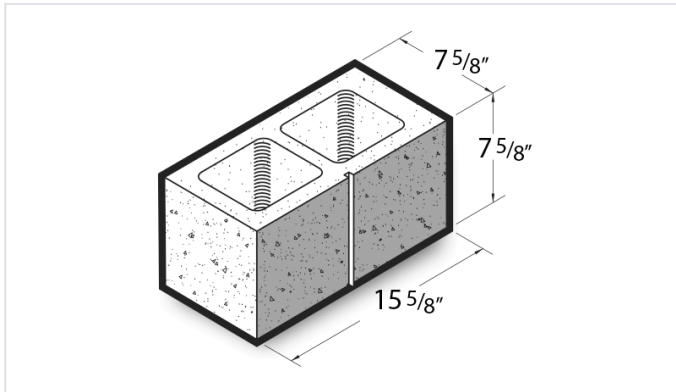

8x8x16 Ground Face 1 Score Block

Product No: 805003000NP

8x8x16 Ground Face 1 Score Block are architectural CMU that are ground on their faces to expose the aggregate and create a distinctive finish that adds a dynamic look to wall designs. [Contact](#) your Best Block representative for special requests and additional options.