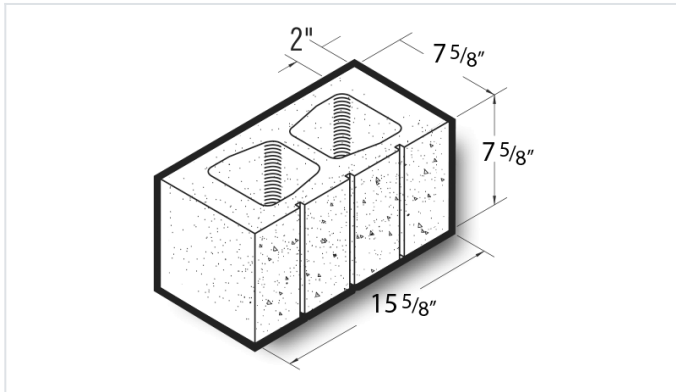

8x8x16 Ground Face 3 Score Block

Product No: 805047000

8x8x16 Ground Face 3 Score Block are architectural CMU that are ground on their faces to expose the aggregate and create a distinctive finish that adds a dynamic look to wall designs. [Contact](#) your Best Block representative for special requests and additional options.