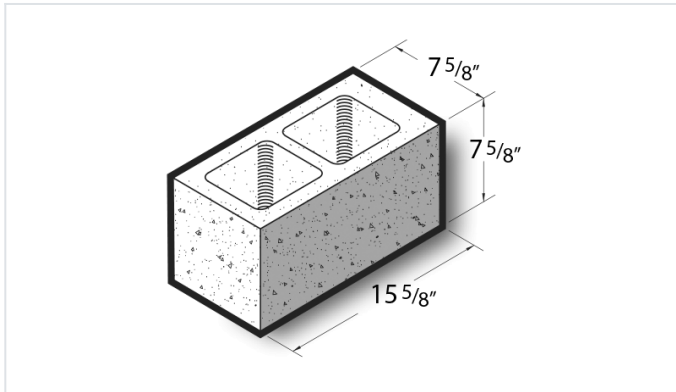

**8x8x16 Ground Face Block**

**Product No: 805000000**

8x8x16 Ground Face Block are architectural CMU that are ground on their faces to expose the aggregate and create a distinctive finish that adds a dynamic look to wall designs. [Contact](#) your Best Block representative for special requests and additional options.