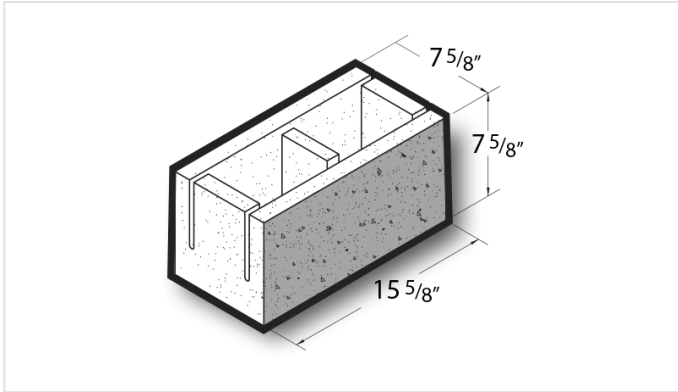

**8x8x16 Ground Face Knockout Bond Beam** **Product No: 805004000**

8x8x16 Ground Face Knockout Bond Beam are architectural CMU that are ground on their faces to expose the aggregate and create a distinctive finish that adds a dynamic look to wall designs. [Contact](#) your Best Block representative for special requests and additional options.