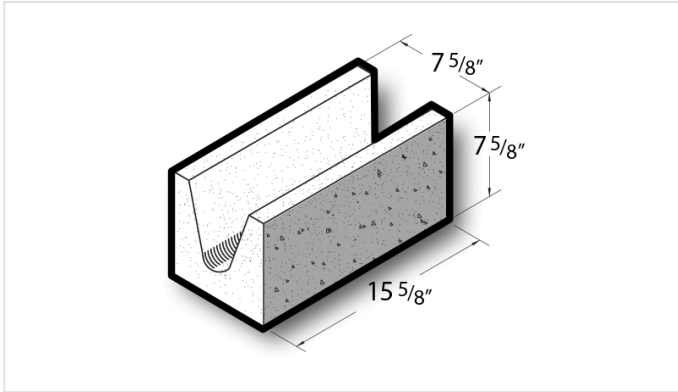

8x8x16 Ground Face Solid Bond Beam Block **Product No: 805003000QR**

8x8x16 Ground Face Solid Bond Beam Block are architectural CMU that are ground on their faces to expose the aggregate and create a distinctive finish that adds a dynamic look to wall designs. [Contact](#) your Best Block representative for special requests and additional options.