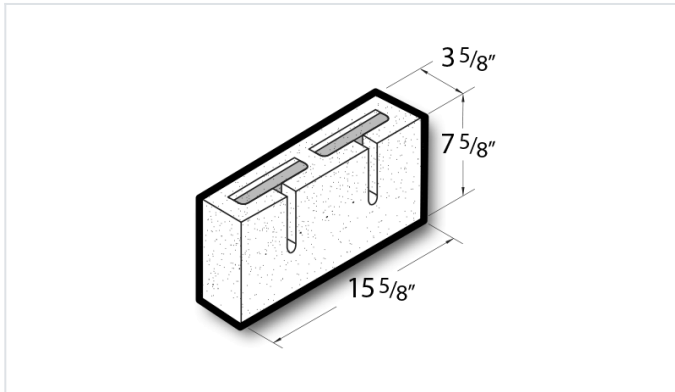

4x8x16 SoundBlox™ Type RSC/RF Block

Product No: 401060100

8x8x16 SoundBlox™ Type RSC/RF Block are also available in a variety of other shapes, sizes, and types for what your project requires. [Contact](#) your Best Block representative for special requests and additional options.

Unit(s)

Product No.	401060100
Weight/Block:	22
Block/Pallet:	144
Pallet Weight:	3228