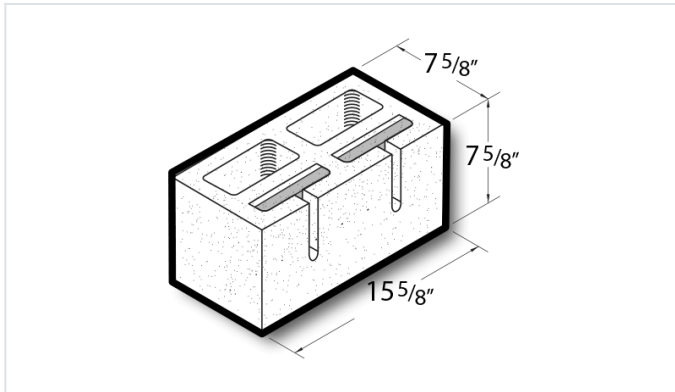

8x8x16 SoundBlox™ Type RSC/RF Block

Product No: 801060100

8x8x16 SoundBlox™ Type RSC/RF Block are also available in a variety of other shapes, sizes, and types for what your project requires. [Contact](#) your Best Block representative for special requests and additional options.