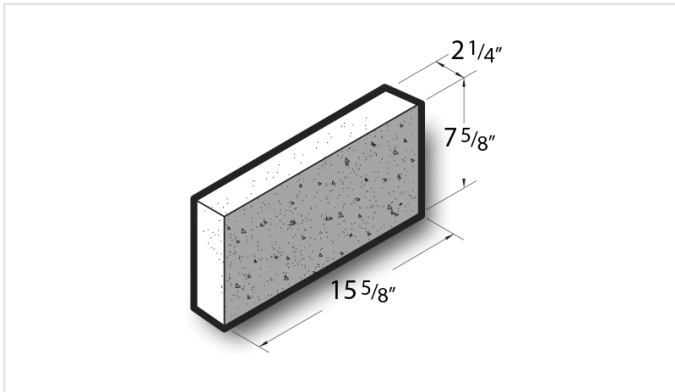

2 1/4x8x16 Textured Face Cap Block

Product No: 365020000

2 1/4x8x16 Textured Face Cap Block are architectural CMU that are ground on their faces to expose the aggregate and create a distinctive finish that adds a dynamic look to wall designs. [Contact](#) your Best Block representative for special requests and additional options.