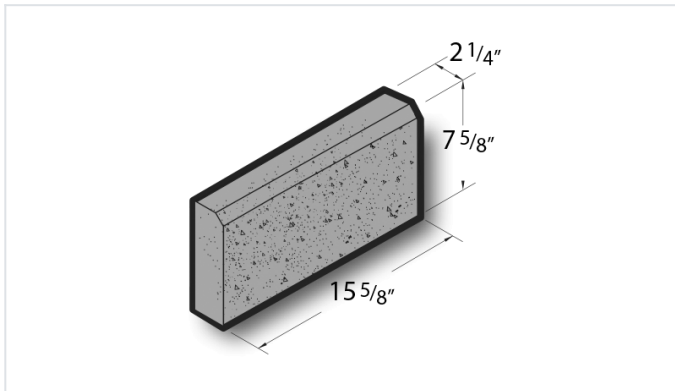

2 1/4x8x16 Textured Face Top & End Corner Chamfer Block

Product No: 365450000

2 1/4x8x16 Textured Face Top & End Corner Chamfer Block are architectural CMU that are ground on their faces to expose the aggregate and create a distinctive finish that adds a dynamic look to wall designs. [Contact](#) your Best Block representative for special requests and additional options.