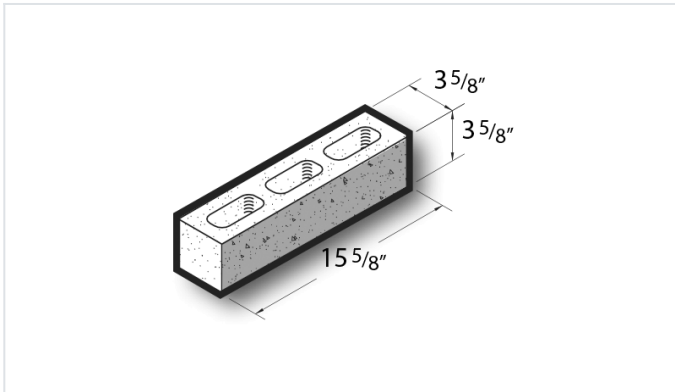

4x4x16 Textured Face Half High Block

Product No: 405008000

4x4x16 Textured Face Half High Block are architectural CMU that are ground on their faces to expose the aggregate and create a distinctive finish that adds a dynamic look to wall designs. [Contact](#) your Best Block representative for special requests and additional options.