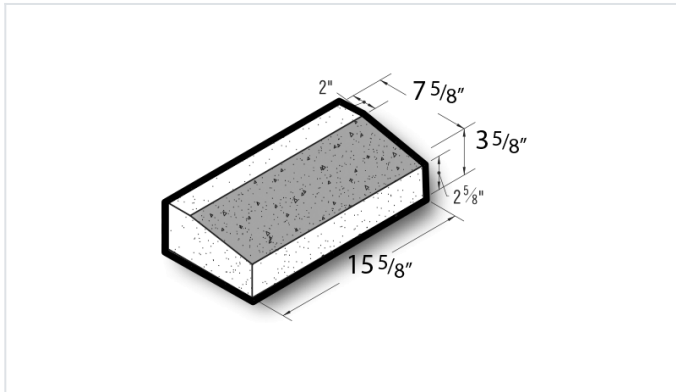

8x4x16 Textured Face Chamfer Sill Block

Product No: 801800000

8x4x16 Textured Face Chamfer Sill Block are architectural CMU that are ground on their faces to expose the aggregate and create a distinctive finish that adds a dynamic look to wall designs. [Contact](#) your Best Block representative for special requests and additional options.