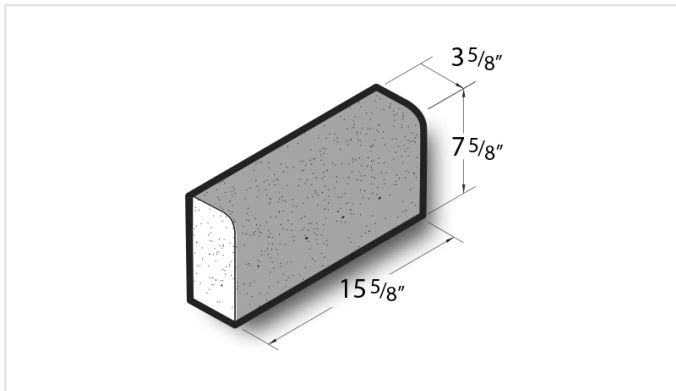

4x8x16 Textured Face & Top Solid Single Bullnose Block

Product No: 405302000

4x8x16 Textured Face & Top Solid Single Bullnose Block are architectural CMU that are ground on their faces to expose the aggregate and create a distinctive finish that adds a dynamic look to wall designs. [Contact](#) your Best Block representative for special requests and additional options.