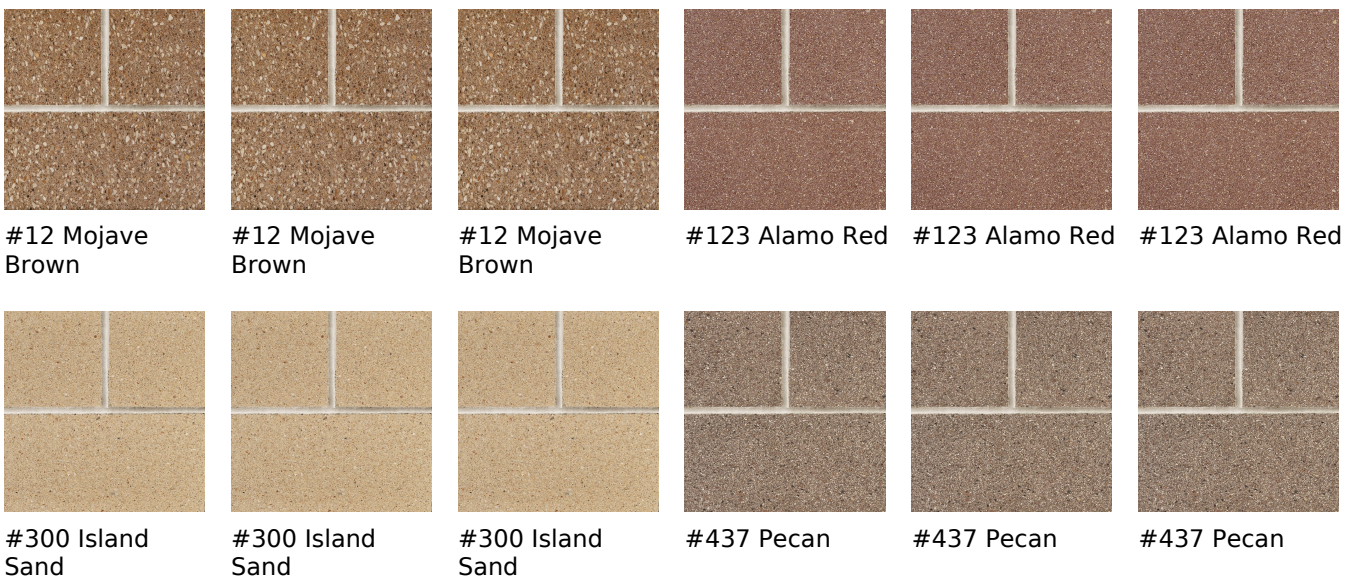

4x8x16 Textured Face Solid Chamfer Block

Product No: 405054000

4x8x16 Textured Face Solid Chamfer Block are architectural CMU that are ground on their faces to expose the aggregate and create a distinctive finish that adds a dynamic look to wall designs. [Contact](#) your Best Block representative for special requests and additional options.

Unit(s)

Product No.	405054000
Weight/Block:	32
Block/Pallet:	108
Pallet Weight:	3516

Available Colors

#5 Terra Cotta

#5 Terra Cotta

#5 Terra Cotta

#6 Grey Granite

#6 Grey Granite