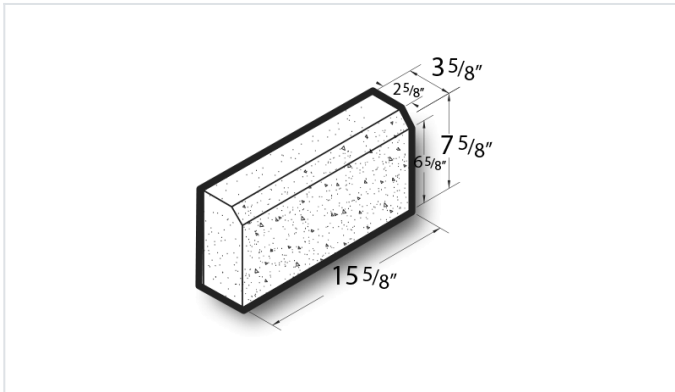

4x8x16 Textured Face Solid Chamfer Block

Product No: 405054000

4x8x16 Textured Face Solid Chamfer Block are architectural CMU that are ground on their faces to expose the aggregate and create a distinctive finish that adds a dynamic look to wall designs. [Contact](#) your Best Block representative for special requests and additional options.