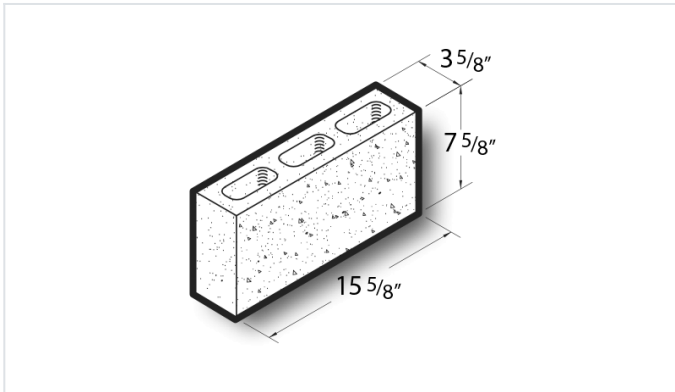

4x8x16 Textured Face, 1 Face Block

Product No: 405000000

4x8x16 Textured Face, 1 Face Block are architectural CMU that are ground on their faces to expose the aggregate and create a distinctive finish that adds a dynamic look to wall designs. [Contact](#) your Best Block representative for special requests and additional options.