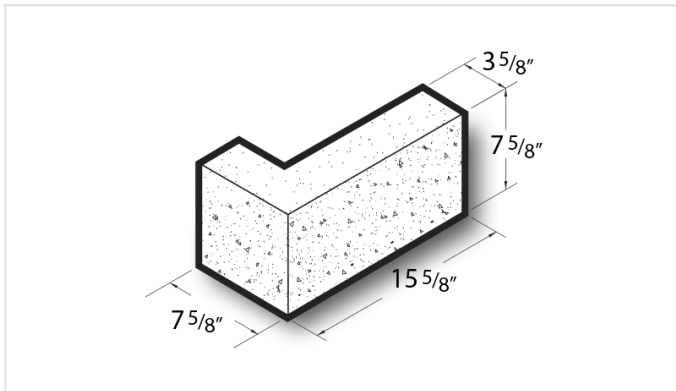

4x8x16 Textured Face, L Corner, 1 Face & 1 End Block

Product No: 405222000

4x8x16 Textured Face, L Corner, 1 Face & 1 End Block are architectural CMU that are ground on their faces to expose the aggregate and create a distinctive finish that adds a dynamic look to wall designs. [Contact](#) your Best Block representative for special requests and additional options.