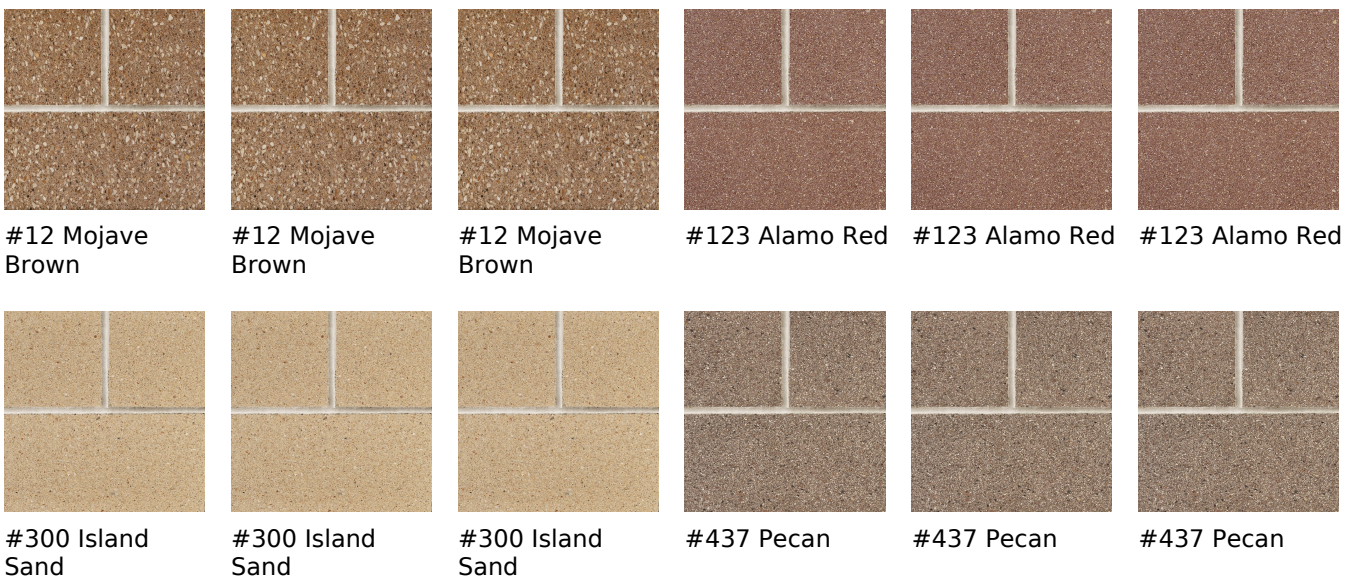

6x8x16 Textured Face Block

Product No: 605000000

6x8x16 Textured Face Block are architectural CMU that are ground on their faces to expose the aggregate and create a distinctive finish that adds a dynamic look to wall designs. [Contact](#) your Best Block representative for special requests and additional options.

Unit(s)

Product No.	605000000
Weight/Block:	27
Block/Pallet:	96
Pallet Weight:	2652

Available Colors

#5 Terra Cotta

#5 Terra Cotta

#5 Terra Cotta

#6 Grey Granite

#6 Grey Granite