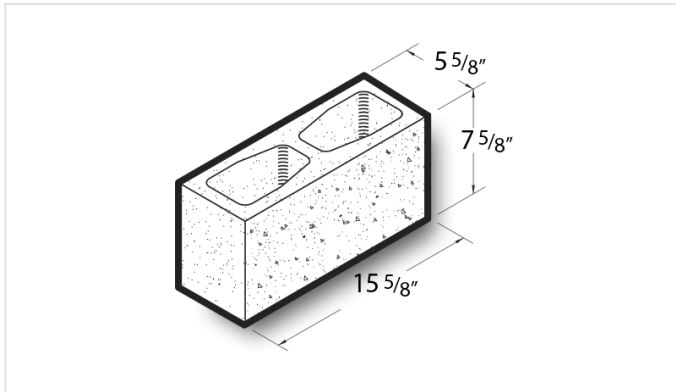

6x8x16 Textured Face Block

Product No: 605000000

6x8x16 Textured Face Block are architectural CMU that are ground on their faces to expose the aggregate and create a distinctive finish that adds a dynamic look to wall designs. [Contact](#) your Best Block representative for special requests and additional options.