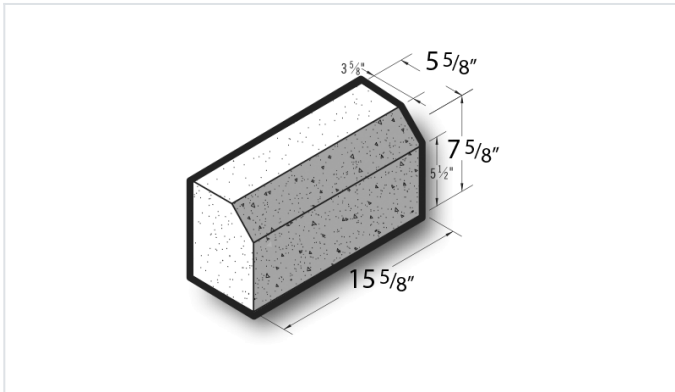

6x8x16 Textured Face Solid Chamfer Block

Product No: 605054000

6x8x16 Textured Face Solid Chamfer Block are architectural CMU that are ground on their faces to expose the aggregate and create a distinctive finish that adds a dynamic look to wall designs. [Contact](#) your Best Block representative for special requests and additional options.