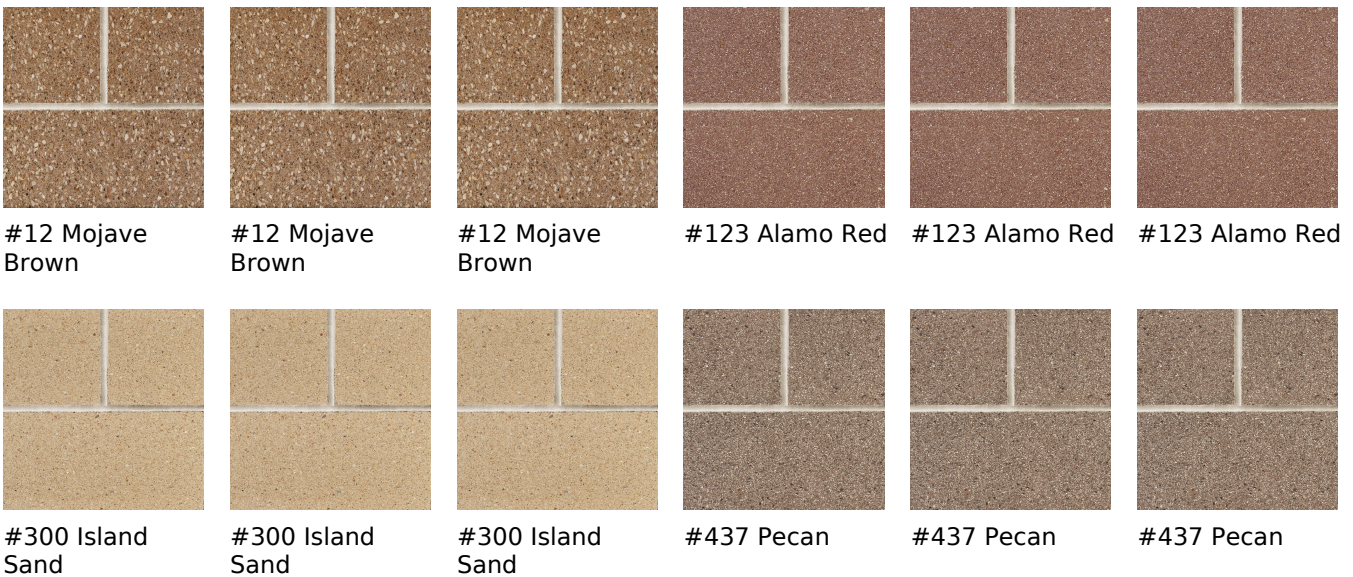

8x8x16 Textured Face Block **Product No: 805000000**

8x8x16 Textured Face Block are architectural CMU that are ground on their faces to expose the aggregate and create a distinctive finish that adds a dynamic look to wall designs. [Contact](#) your Best Block representative for special requests and additional options.

Unit(s)

Product No.	805000000
Weight/Block:	38
Block/Pallet:	72
Pallet Weight:	2796

Available Colors

#5 Terra Cotta

#5 Terra Cotta

#5 Terra Cotta

#6 Grey Granite

#6 Grey Granite

Walgreen Brown

Walgreen Brown

Walgreen Brown

Walgreen Brown

Walgreen Brown

White Limestone

White Limestone

White Limestone

White Limestone

White Limestone

White Limestone

White Limestone

White Limestone

White Limestone

White Terrazzo

White Terrazzo