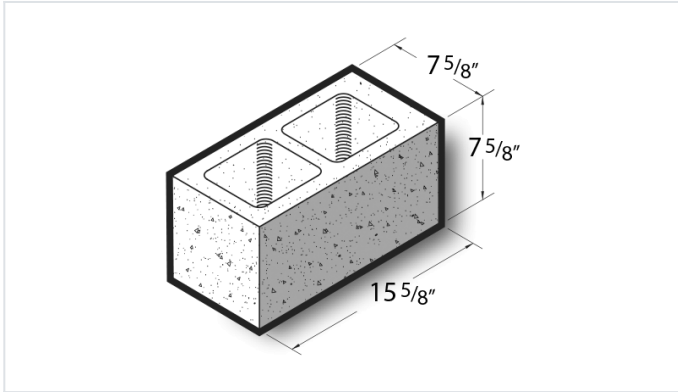

8x8x16 Textured Face Block **Product No: 805000000**

8x8x16 Textured Face Block are architectural CMU that are ground on their faces to expose the aggregate and create a distinctive finish that adds a dynamic look to wall designs. [Contact](#) your Best Block representative for special requests and additional options.