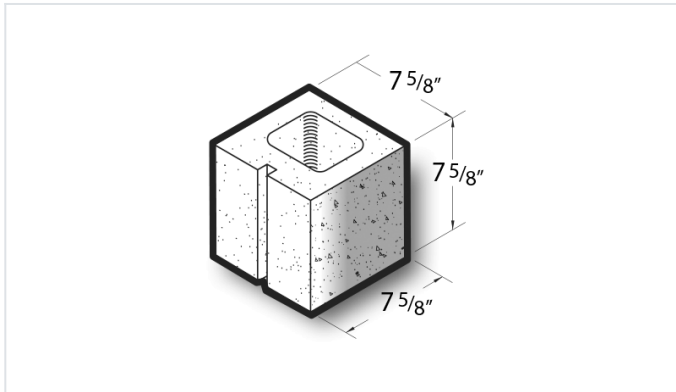

8x8x8 Textured Face Half 1 Face Block

Product No: 805001000

8x8x8 Textured Face Half 1 Face Block are architectural CMU that are ground on their faces to expose the aggregate and create a distinctive finish that adds a dynamic look to wall designs. [Contact](#) your Best Block representative for special requests and additional options.

Unit(s)

Product No.	805001000
Weight/Block:	18
Block/Pallet:	144
Pallet Weight:	2652

Available Colors

#12 Mojave Brown

#12 Mojave Brown

#12 Mojave Brown

#123 Alamo Red

#123 Alamo Red