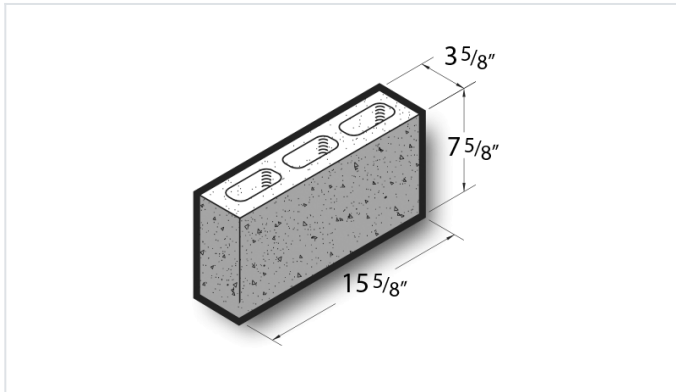

4x8x16 Textured Face, 1 Face & 1 End Block

Product No: 405200000

4x8x16 Textured Face, 1 Face & 1 End Block are architectural CMU that are ground on their faces to expose the aggregate and create a distinctive finish that adds a dynamic look to wall designs. [Contact](#) your Best Block representative for special requests and additional options.