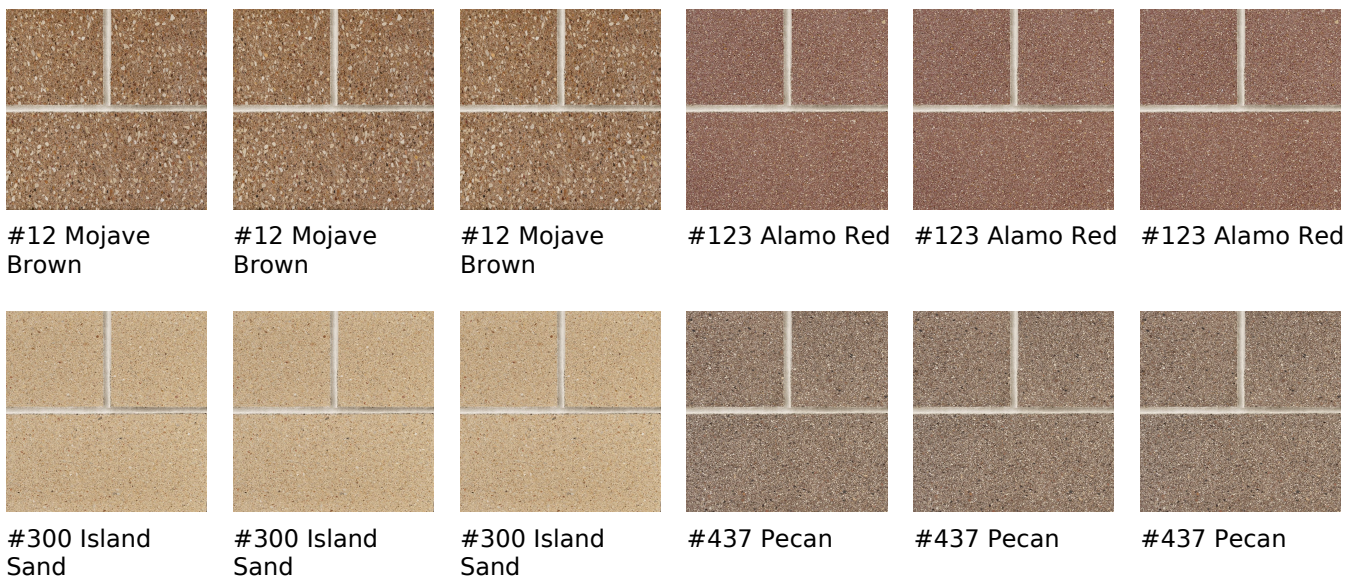

8x8x16 Textured 2 Face & End Double Bullnose Block Product No: 806054000

8x8x16 Textured 2 Face & End Double Bullnose Block are architectural CMU that are ground on their faces to expose the aggregate and create a distinctive finish that adds a dynamic look to wall designs. [Contact](#) your Best Block representative for special requests and additional options.

Unit(s)

Product No.	806054000
Weight/Block:	38
Block/Pallet:	72
Pallet Weight:	2796

Available Colors

#5 Terra Cotta

#5 Terra Cotta

#5 Terra Cotta

#6 Grey Granite

#6 Grey Granite

Walgreen Brown

Walgreen Brown

Walgreen Brown

Walgreen Brown

Walgreen Brown

White Limestone

White Limestone

White Limestone

White Limestone

White Limestone

White Limestone

White Limestone

White Limestone

White Limestone

White Terrazzo

White Terrazzo