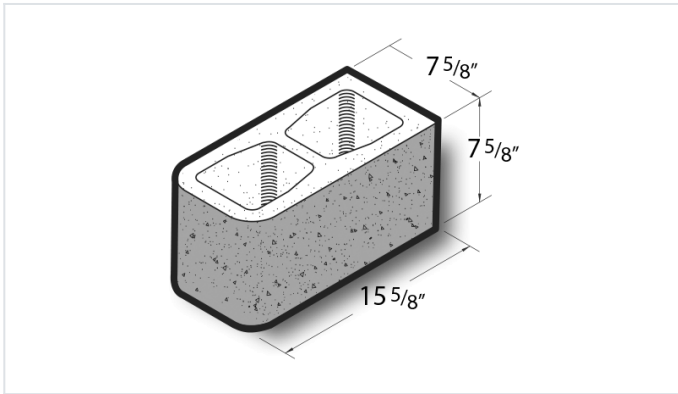

8x8x16 Textured 2 Face & End Double Bullnose Block Product No: 806054000

8x8x16 Textured 2 Face & End Double Bullnose Block are architectural CMU that are ground on their faces to expose the aggregate and create a distinctive finish that adds a dynamic look to wall designs. [Contact](#) your Best Block representative for special requests and additional options.