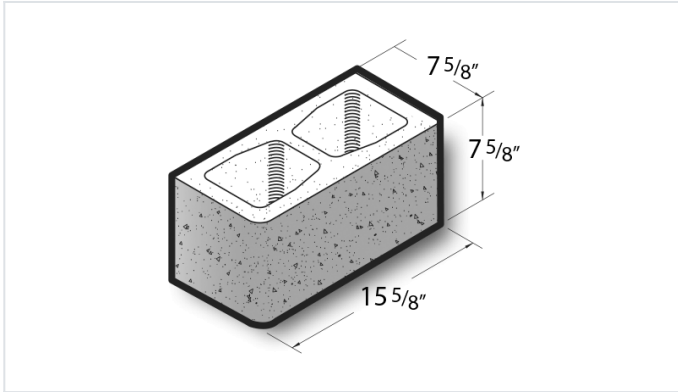

8x8x16 Textured Face & End Single Bullnose Block **Product No: 805202000**

8x8x16 Textured Face & End Single Bullnose Block are architectural CMU that are ground on their faces to expose the aggregate and create a distinctive finish that adds a dynamic look to wall designs. [Contact](#) your Best Block representative for special requests and additional options.