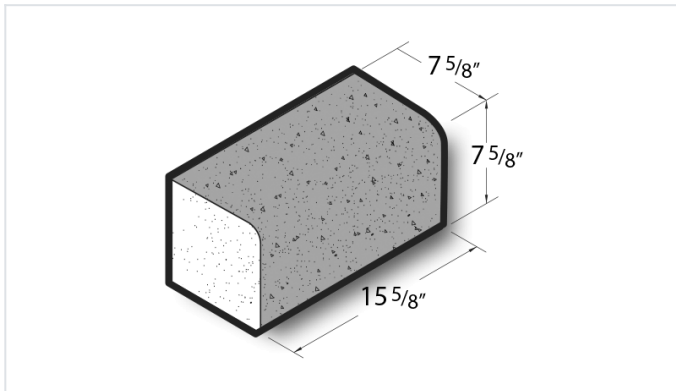

8x8x16 Textured Face & Top Solid Single Bullnose Block

Product No: 805302000

8x8x16 Textured Face & Top Solid Single Bullnose Block are architectural CMU that are ground on their faces to expose the aggregate and create a distinctive finish that adds a dynamic look to wall designs. [Contact](#) your Best Block representative for special requests and additional options.