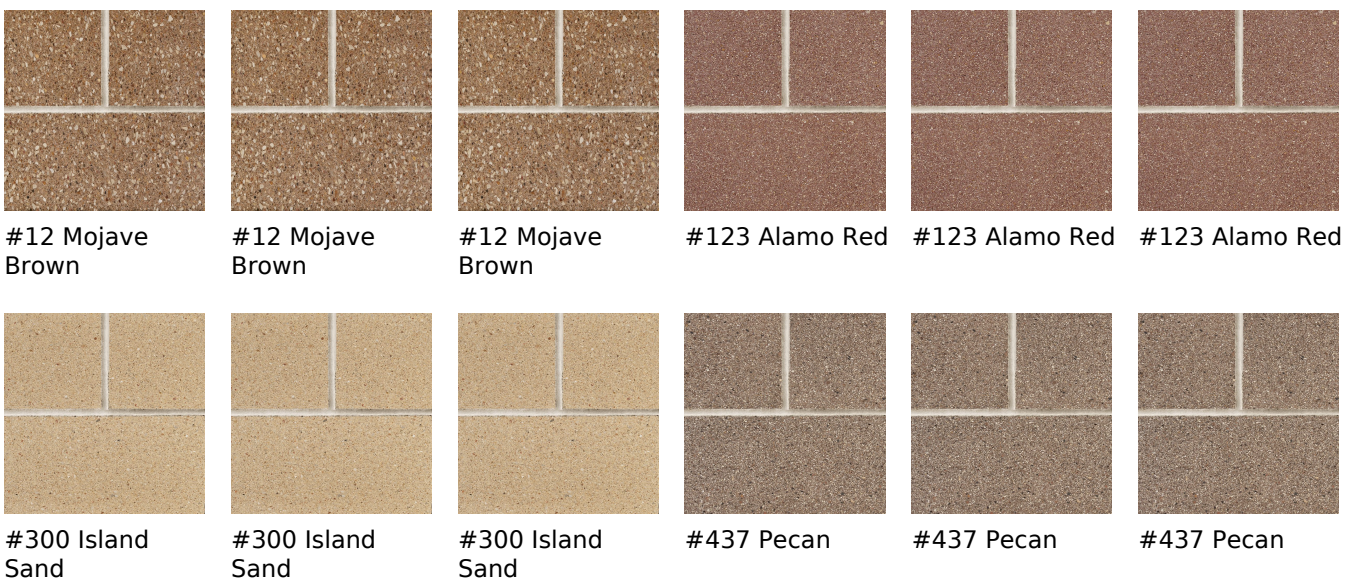

8x8x16 Textured Face & Top Solid Single Bullnose Block

Product No: 805302000

8x8x16 Textured Face & Top Solid Single Bullnose Block are architectural CMU that are ground on their faces to expose the aggregate and create a distinctive finish that adds a dynamic look to wall designs. [Contact](#) your Best Block representative for special requests and additional options.

Unit(s)

Product No.	805302000
Weight/Block:	68
Block/Pallet:	60
Pallet Weight:	4140

Available Colors

#5 Terra Cotta

#5 Terra Cotta

#5 Terra Cotta

#6 Grey Granite

#6 Grey Granite