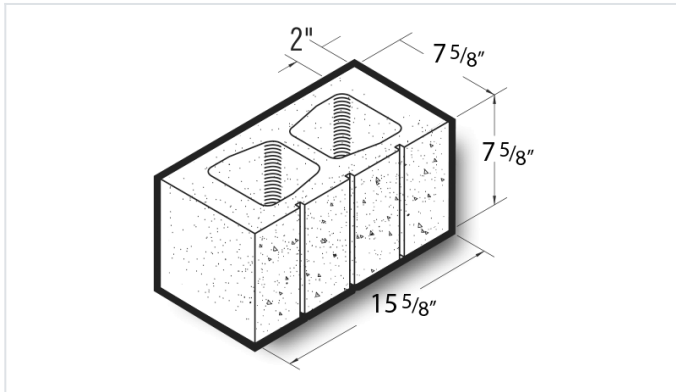

**8x8x16 Textured Face 3 Score Block**

**Product No: 805047000**

8x8x16 Textured Face 3 Score Block are architectural CMU that are ground on their faces to expose the aggregate and create a distinctive finish that adds a dynamic look to wall designs. [Contact](#) your Best Block representative for special requests and additional options.