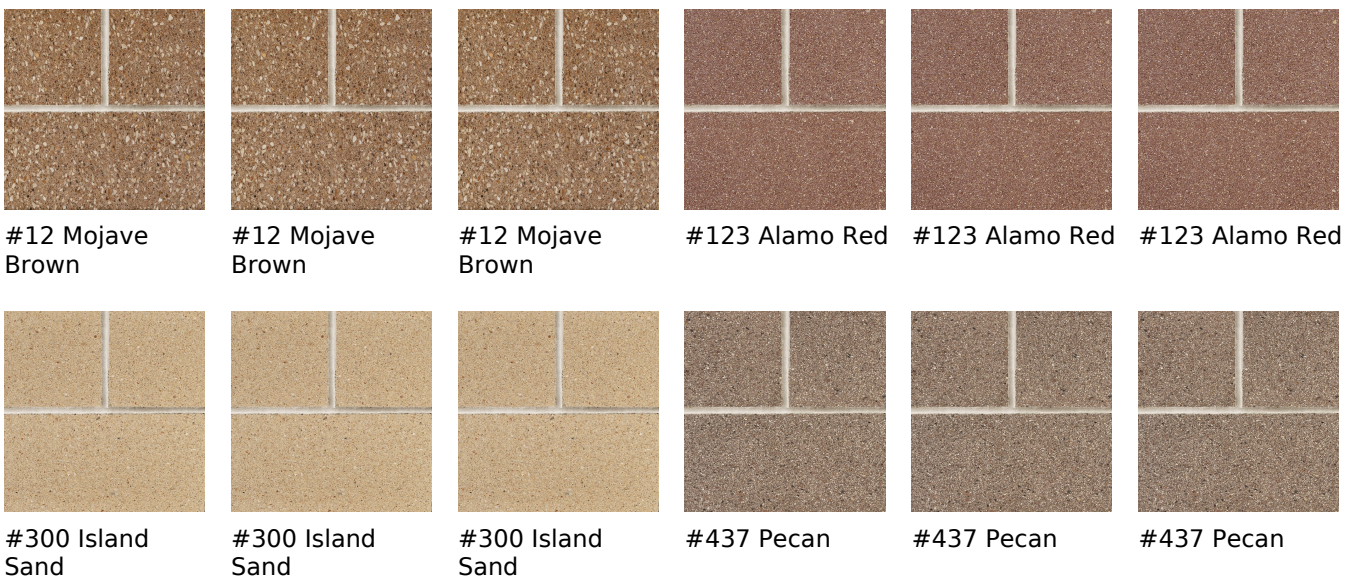

8x8x16 Textured Face Knockout Bond Beam

Product No: 805004000

8x8x16 Textured Face Knockout Bond Beam are architectural CMU that are ground on their faces to expose the aggregate and create a distinctive finish that adds a dynamic look to wall designs. [Contact](#) your Best Block representative for special requests and additional options.

Unit(s)

Product No.	805004000
Weight/Block:	36
Block/Pallet:	72
Pallet Weight:	2652

Available Colors

#5 Terra Cotta

#5 Terra Cotta

#5 Terra Cotta

#6 Grey Granite

#6 Grey Granite