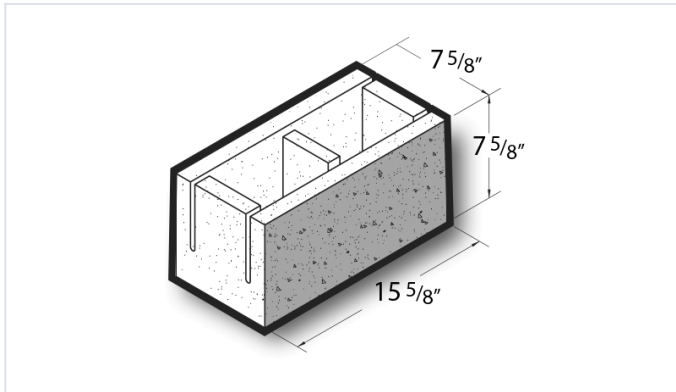

8x8x16 Textured Face Knockout Bond Beam

Product No: 805004000

8x8x16 Textured Face Knockout Bond Beam are architectural CMU that are ground on their faces to expose the aggregate and create a distinctive finish that adds a dynamic look to wall designs. [Contact](#) your Best Block representative for special requests and additional options.