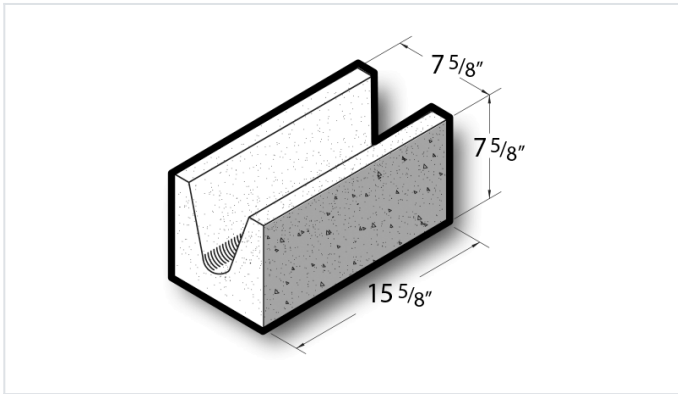

**8x8x16 Textured Face Solid Bond Beam Block** **Product No: 805003000QR**

8x8x16 Textured Face Solid Bond Beam Block are architectural CMU that are ground on their faces to expose the aggregate and create a distinctive finish that adds a dynamic look to wall designs. [Contact](#) your Best Block representative for special requests and additional options.